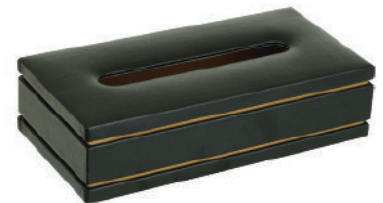

**Kitchen Roll Box Art 002-04 Deluxe 10.25" x 5" x 4.75"**

Silver/Black,Golden/Black,Golden/Red

**Tissue Box Art 003-01 Top Filling** 10.50" x 5.25" x 2.75"

Black, Blue, Green

**Tissue Box Art 003-02 Bottom Filling** 11" x 6" x 5"

Black, Blue, Green

**Tissue Box Art 003-03 Double Jacket** 10.75" x 5.50" x 2.75"

Black/Red,Black/Green,Black/Beige

**Tissue Box Art 003-04 Deluxe** 10.75" x 5.50" x 2.75"

Silver/Black,Golden/Black,Golden/Red